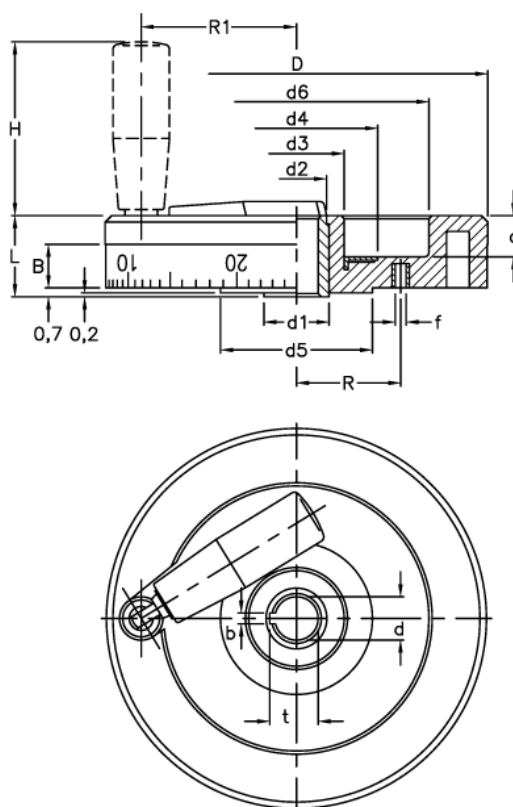

Data Sheet

Article number: 2301071701

Description: E+G Handwheel
VDG.175+IR-A20+GS100/100

Measures

B	= 20	d5	= 70	t +0.2 0 = 22.3
b H8	= 5	d6	= 122	
c	= 19	d H7	= 20	
D	= 175	f	= 5	
d1	= 30	H	= 80	
d2	= 28	L	= 34	
d3	= 44	R	= 48	
d4	= 70	R1	= 71	